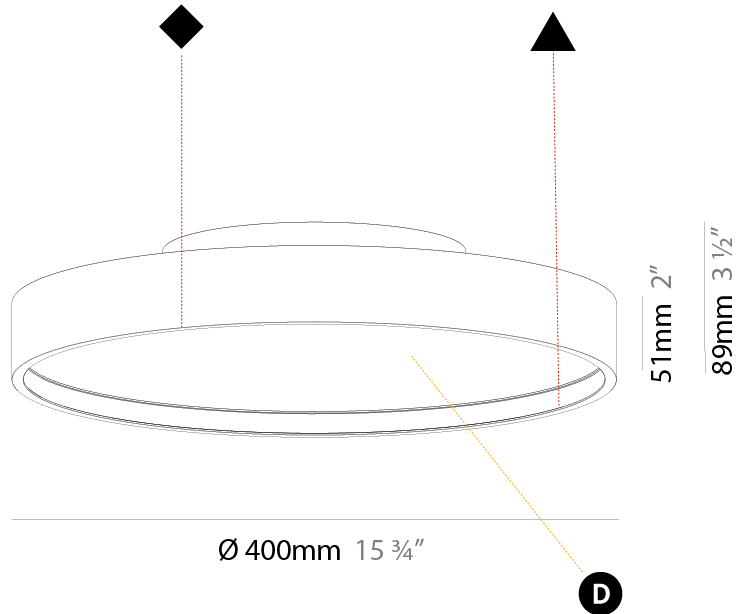

1. To build a product code in our configurator select the specify button on the base model # product page
2. To build a manual product code on this datasheet choose from the options listed below in blue font and add the suffix to the base model #

GENERAL

Series: Sign Diva
Subseries: Sign Diva Korona
Brand: Prolicht
Division: Architectural
Mounting Type: Surface
Mounting Location: Ceiling
Subcategory: Ambient

PHYSICAL

Shape: Round
Diameter (mm): 400
Diameter (in): 15 3/4
Height (mm): 89
Height (in): 3 1/2
Light Distribution: Direct
Weight (kg): 2.636
Weight (lbs): 5.811
Diffuser: PMMA - Opal/Micro-Prism/Sparkling Secret/Vintage Industrial
Fixture Finish: SSR / BKV / CWI / CRY / HAB / UFT / ITA / RUA / FTG / MYG / LOD / PUS / FRO / FUP / KIA / POP / BLS / SPG / MEY / GOH / GUM / CHC / COM / ABZ / JAG / OBR / MOS / ROR
Fixture Material: Extruded Aluminum / Steel

ELECTRICAL

Lamp Type: LED (Zhaga Standard)
Input Wattage (W): 19.8
Total Output Wattage (W): 16
Dimming: Tri-Mode (Non-Dimming and Phase Dimming (120Vac only) and 0-10V Dimming)
Driver Included: Yes
Driver Location: Integrated
Driver Type: Constant Current - Universal
Driver Class: Class 2
Input Voltage (V): 120 - 277
Constant Current (MA): 500

LED

Color Temperature (°K): 3000 / 3500 / 4000
Max. Delivered Lumen (lm): 2260 / 2293 / 2340
CRI: >90 CRI
Lamp Life (hrs): 50000

OPTICAL

RATINGS AND CERTIFICATIONS

Certified By: Certified for North American Standards
IP rating: IP20