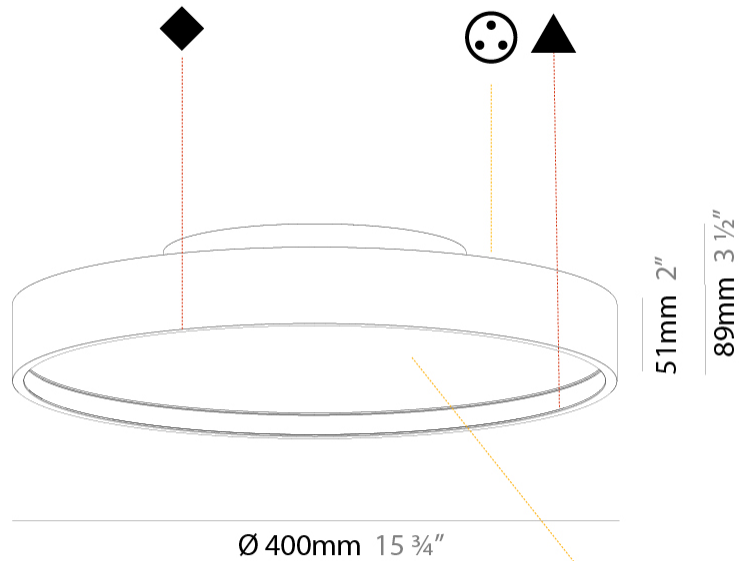

GENERAL

Series: Sign Diva
Subseries: Sign Diva Korona
Brand: Prolicht
Division: Architectural
Mounting Type: Surface
Mounting Location: Ceiling
Subcategory: Ambient

PHYSICAL

Shape: Round
Diameter (mm): 400
Diameter (in): 15 3/4
Height (mm): 89
Height (in): 3 1/2
Light Distribution: Direct / Indirect
Weight (kg): 3.113
Weight (lbs): 6.863
Diffuser: Direct - PMMA - Opal/Micro-Prism/Sparkling Secret/Vintage Industrial / Indirect - White/Yellow/Orange/Red/Blue/Green
Fixture Finish: SSR / BKV / CWI / CRY / HAB / UFT / ITA / RUA / FTG / MYG / LOD / PUS / FRO / FUP / KIA / POP / BLS / SPG / MEY / GOH / GUM / CHC / COM / ABZ / JAG / OBR / MOS / ROR
Fixture Material: Extruded Aluminum / Steel

ELECTRICAL

Lamp Type: LED (Zhaga Standard)
Input Wattage (W): 19.8
Total Output Wattage (W): 16
Dimming: Tri-Mode (Non-Dimming and Phase Dimming (120Vac only) and 0-10V Dimming)
Driver Included: Yes
Driver Location: Integrated
Driver Type: Constant Current - Universal
Driver Class: Class 2
Input Voltage (V): 120 - 277
Constant Current (MA): 500

LED

Color Temperature (°K): 3000 / 3500 / 4000
Max. Delivered Lumen (lm): 2280 / 2313 / 2360
CRI: >90 CRI
Lamp Life (hrs): 50000

OPTICAL

RATINGS AND CERTIFICATIONS

Certified By: Certified for North American Standards
IP rating: IP20

PROJECT
TYPE
SPECIFIER
QUANTITY
DATE