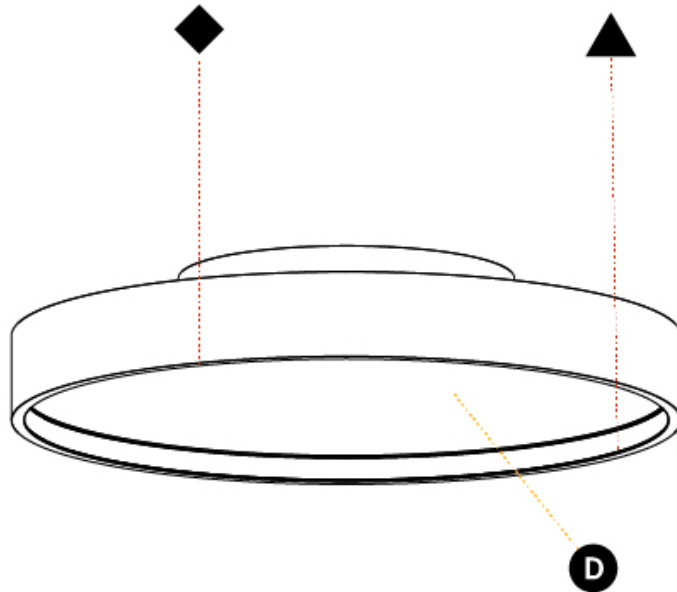

A3D101-

PROJECT _____

TYPE _____

SPECIFIER _____

QUANTITY _____

DATE _____